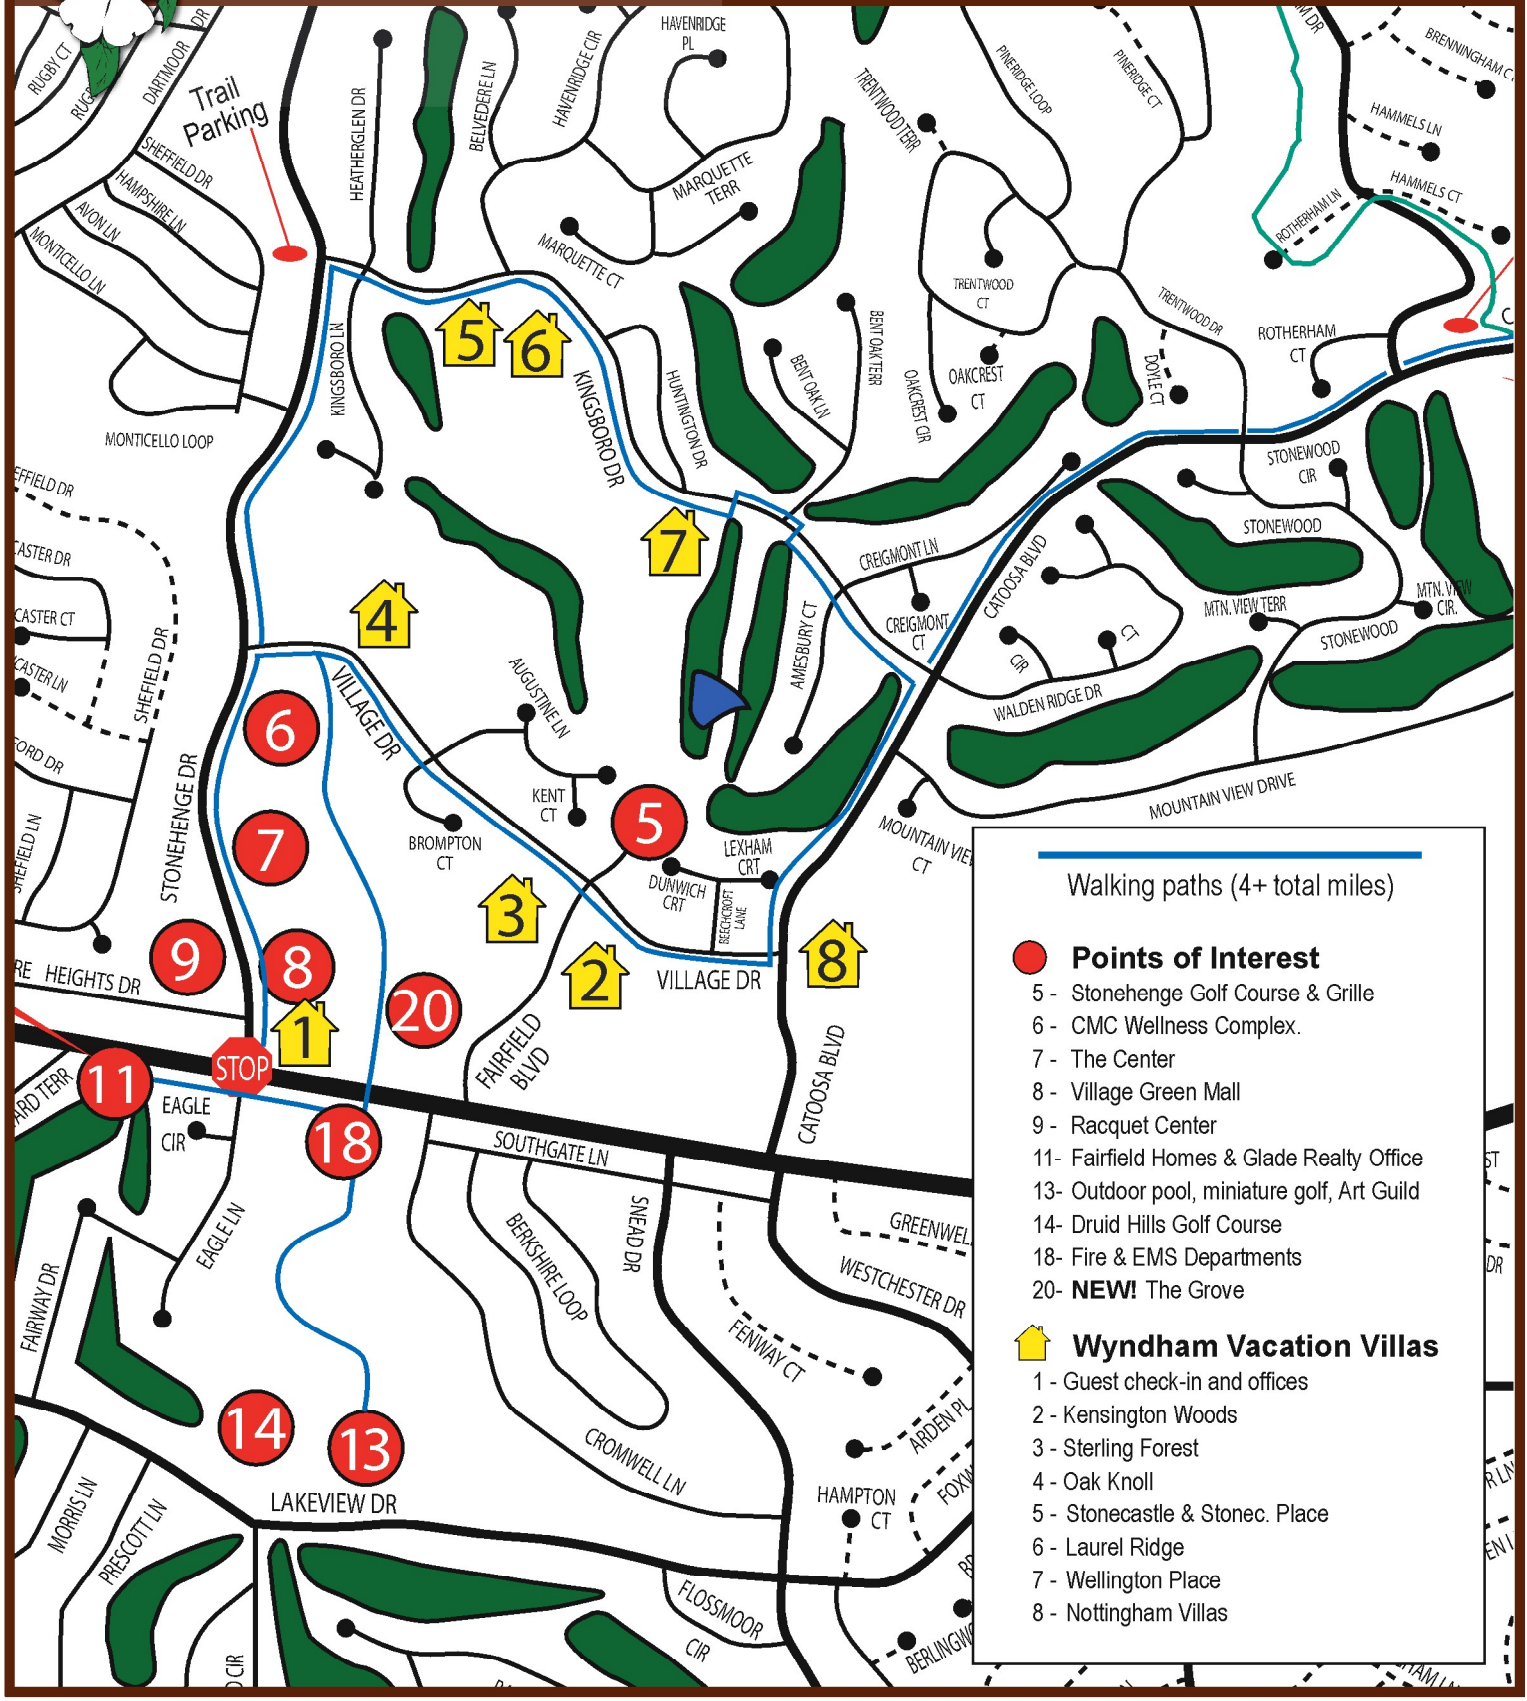

Nature TRAIL

Central Trails

Paved Paths

Walking paths (4+ total miles)

Points of Interest

- 5 - Stonehenge Golf Course & Grille
- 6 - CMC Wellness Complex.
- 7 - The Center
- 8 - Village Green Mall
- 9 - Racquet Center
- 11- Fairfield Homes & Glade Realty Office
- 13- Outdoor pool, miniature golf, Art Guild
- 14- Druid Hills Golf Course
- 18- Fire & EMS Departments
- 20- **NEW!** The Grove

Wyndham Vacation Villas

- 1 - Guest check-in and offices
- 2 - Kensington Woods
- 3 - Sterling Forest
- 4 - Oak Knoll
- 5 - Stonecastle & Stonec. Place
- 6 - Laurel Ridge
- 7 - Wellington Place
- 8 - Nottingham Villas